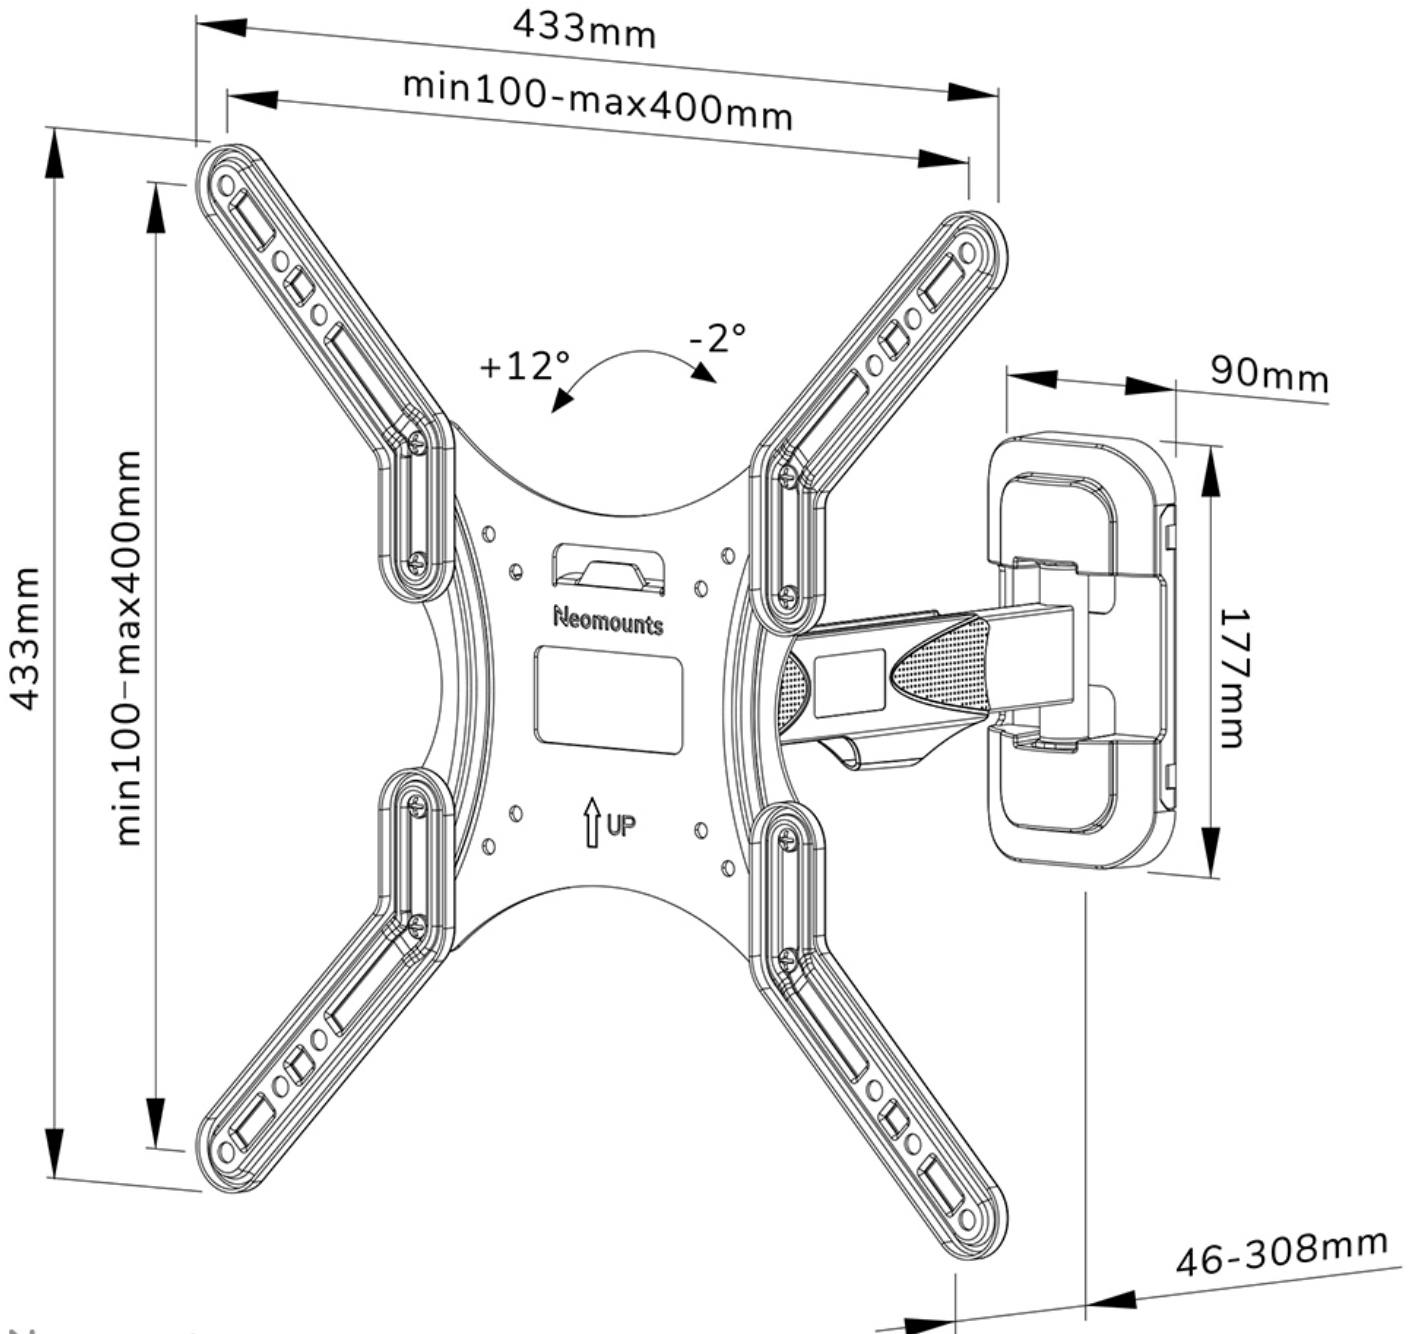

WL40-540BL14

NEOMOUNTS TV WALL MOUNT

Neomounts